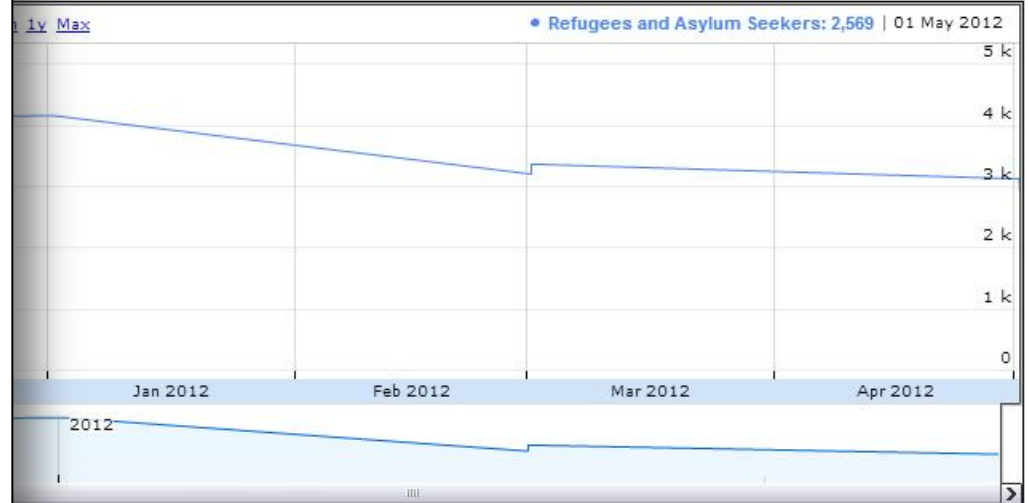

Note: this is a test setup and some of the data shown here may be inaccurate, outdated, or even entirely made up.

Table view >>

4,821

Displaced Population

as of 01 May 2012 | Info | More >>

2,569

Refugees and Asylum Seekers

as of 01 May 2012 | Info | More >>

1,124

Internally Displaced Population

as of 01 May 2012 | Info | More >>

1,128

Others of Concern

as of 01 May 2012 | Info | More >>

Burkina Faso (fake) > Refugees and Asylum Seekers ▾

Location Locations ▾